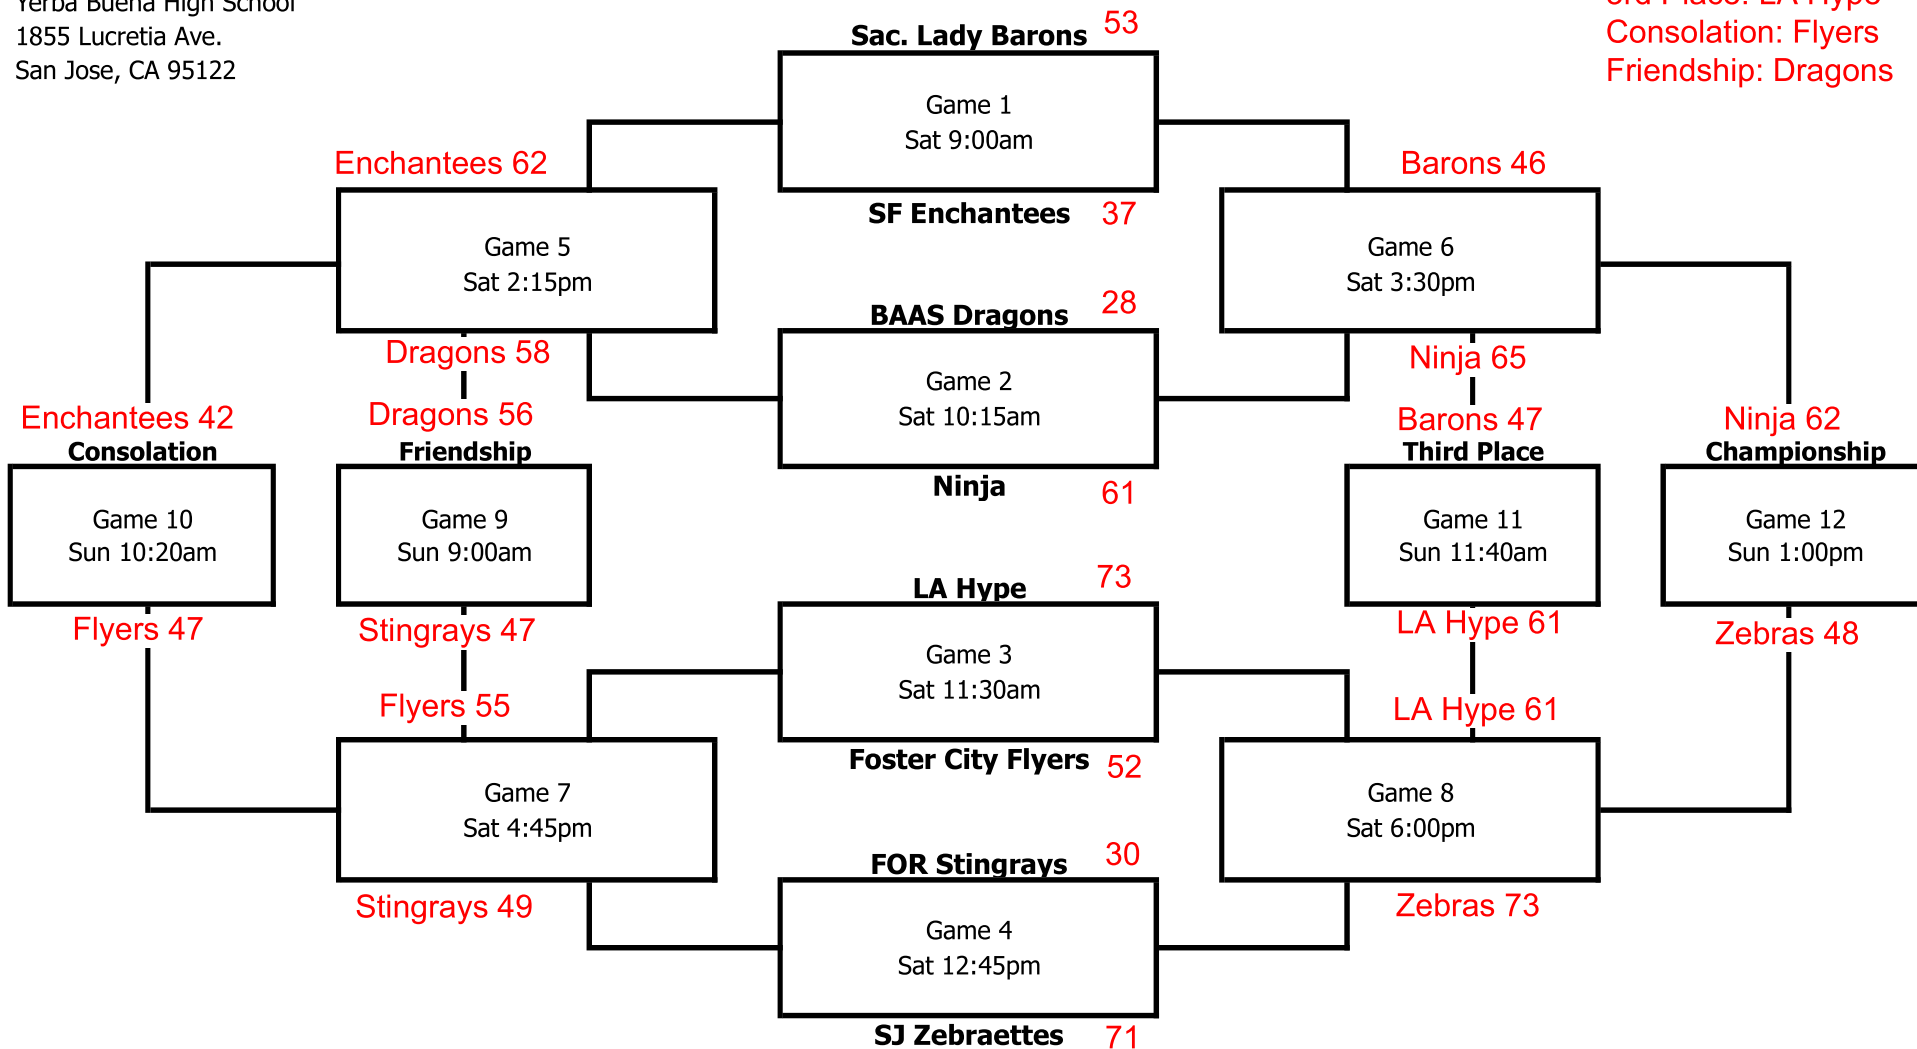

**11th Grade Girls Division**

Yerba Buena High School  
 1855 Lucretia Ave.  
 San Jose, CA 95122

1st Place: Ninja  
 2nd Place: Zebras  
 3rd Place: LA Hype  
 Consolation: Flyers  
 Friendship: Dragons

Bottom of bracket is home team and wears white

Ninja are always home and wear black