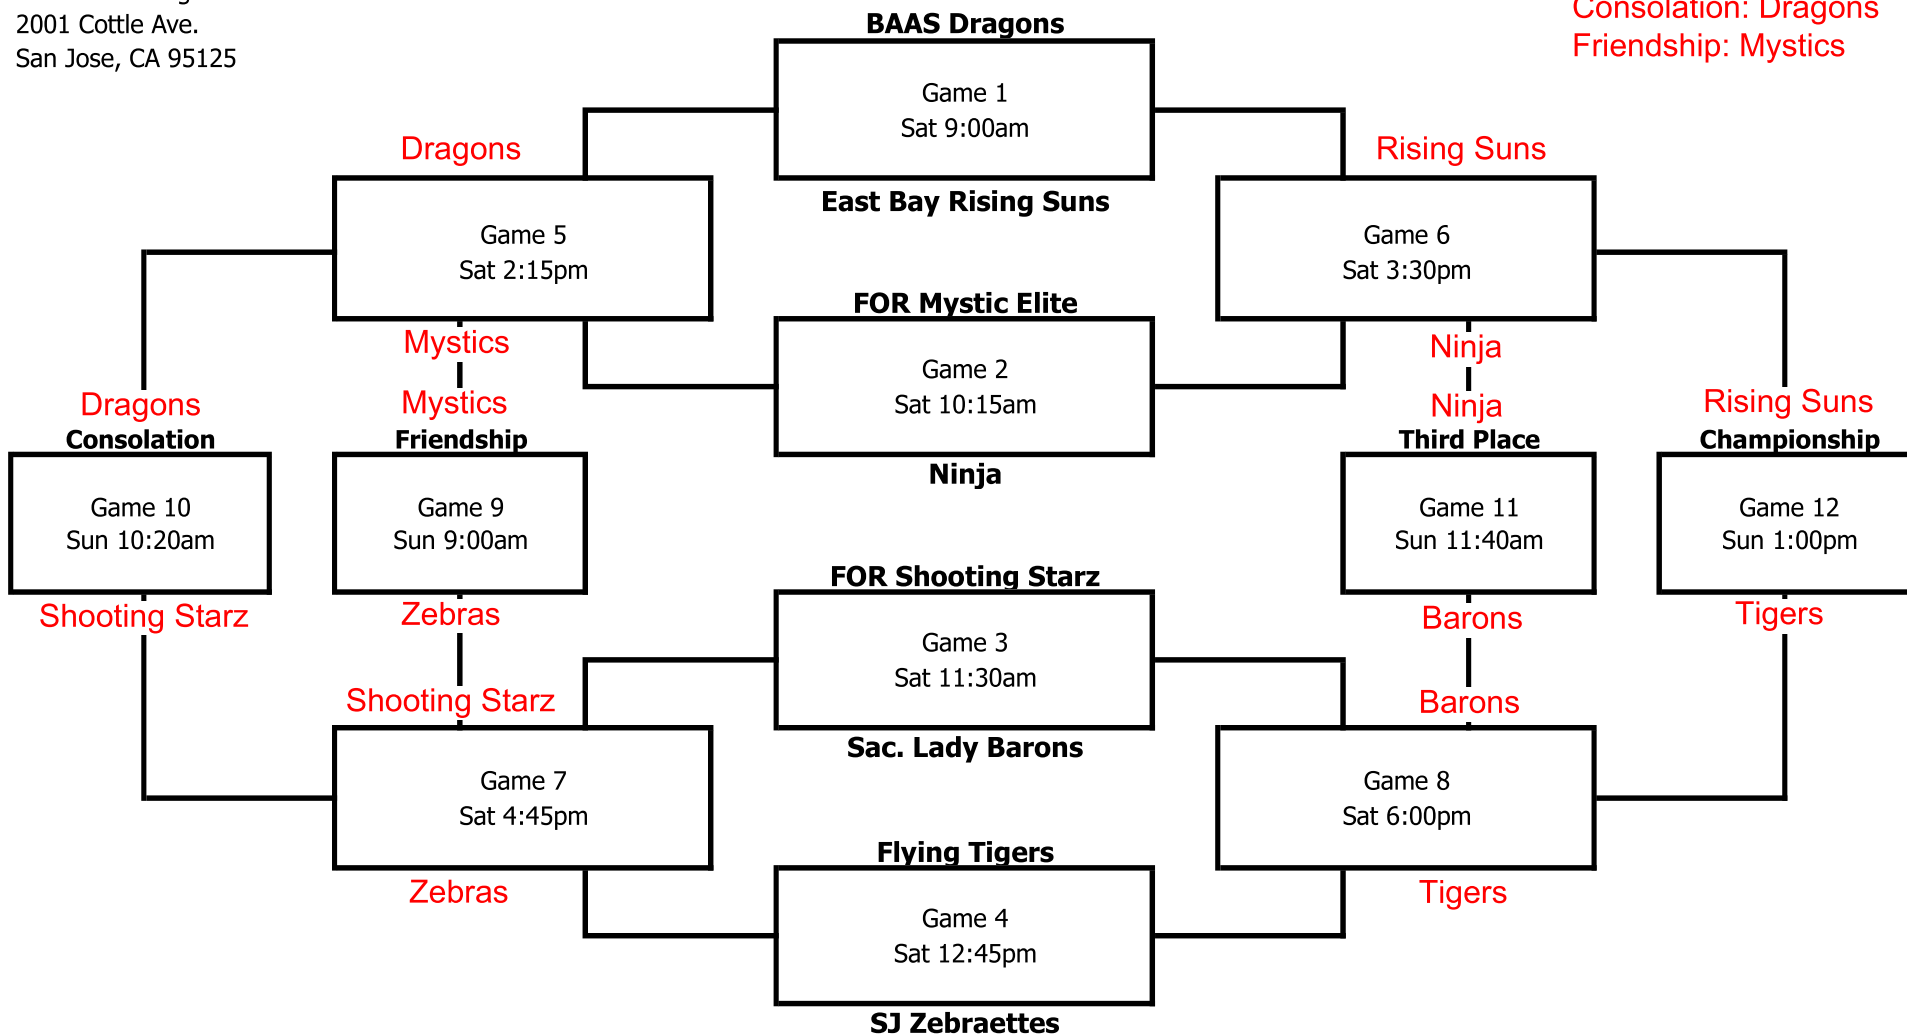

12th Grade Girls Division

Willow Glen High School
 2001 Cottle Ave.
 San Jose, CA 95125

1st Place: Tigers
 2nd Place: Rising Suns
 3rd Place: Ninja
 Consolation: Dragons
 Friendship: Mystics

Bottom of bracket is home team and wears white

Ninja are always home and wear black