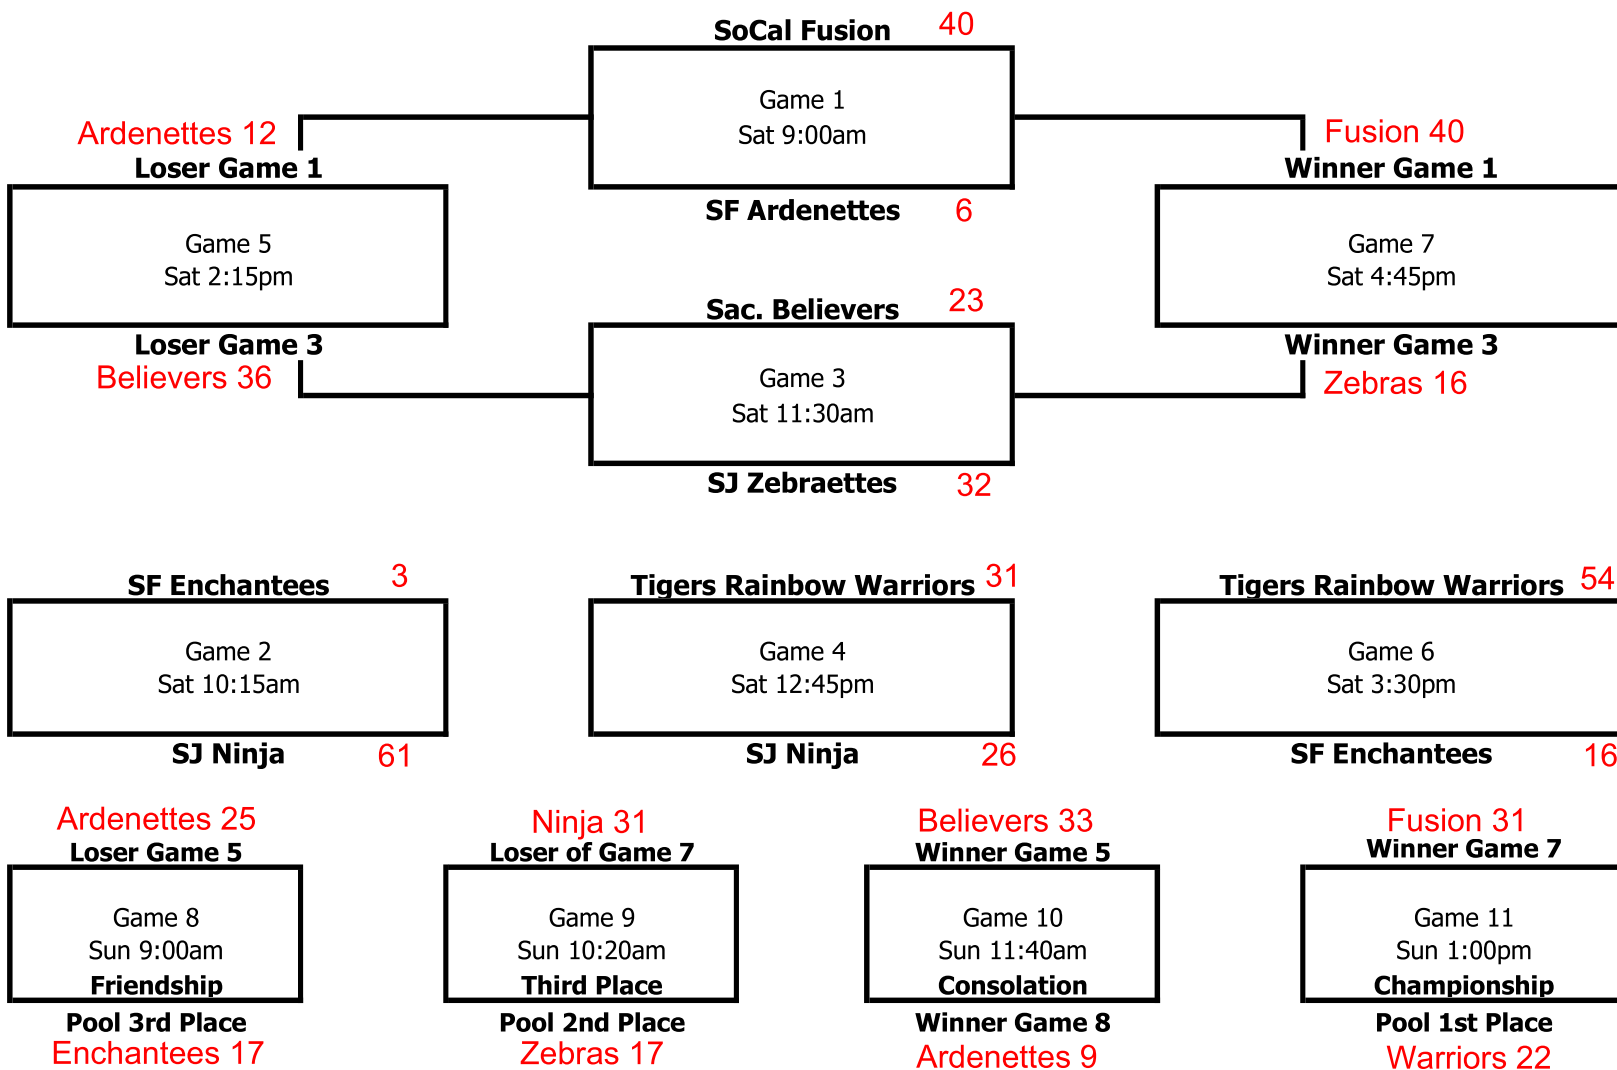

6th Grade Girls Division

Milpitas High School
 1285 Escuela Parkway
 Milpitas, CA 95035

1st Place: SoCal Fusion
 2nd Place: Rainbow Warriors
 3rd Place: Ninja
 Consolation: Believers

Bottom of bracket is home team and wears white