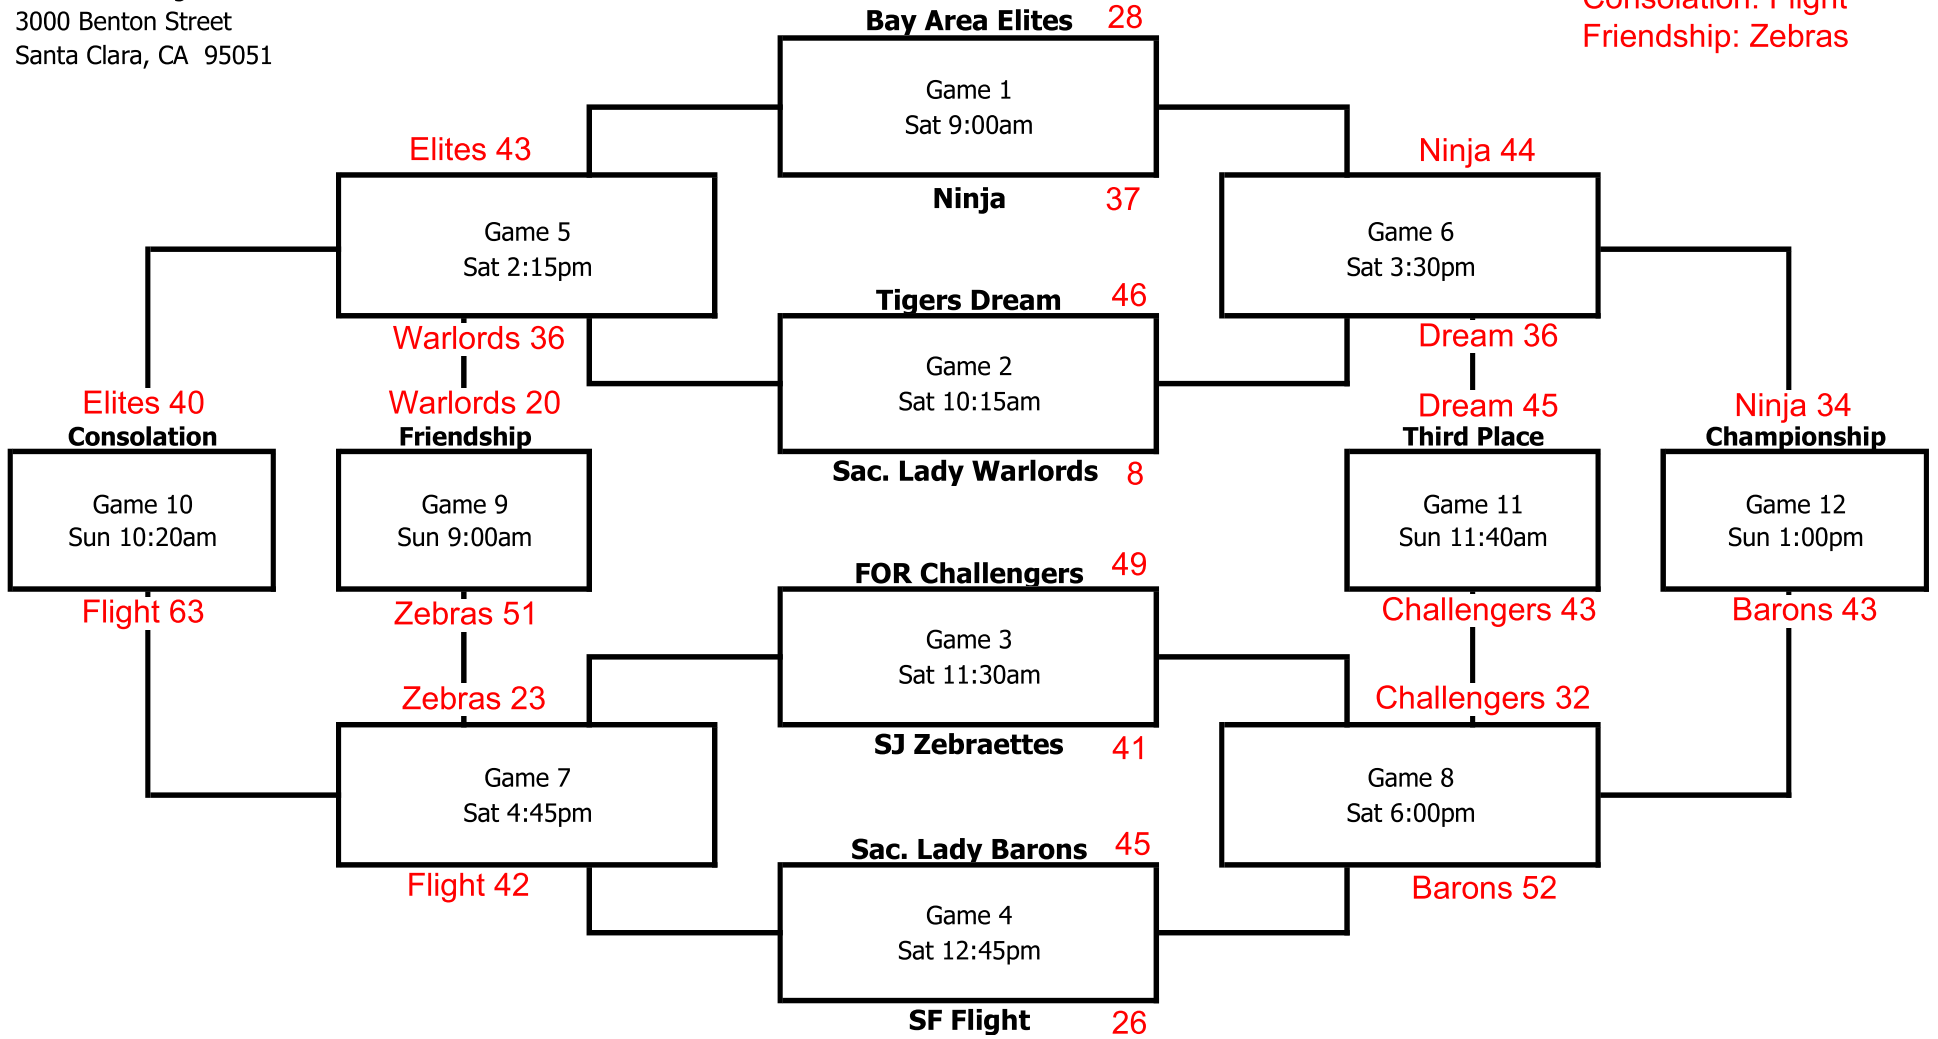

9th Grade Girls Division

Santa Clara High School
 3000 Benton Street
 Santa Clara, CA 95051

1st Place: Barons
 2nd Place: Ninja
 3rd Place: Dream
 Consolation: Flight
 Friendship: Zebras

Bottom of bracket is home team and wears white

Ninja are always home and wear black